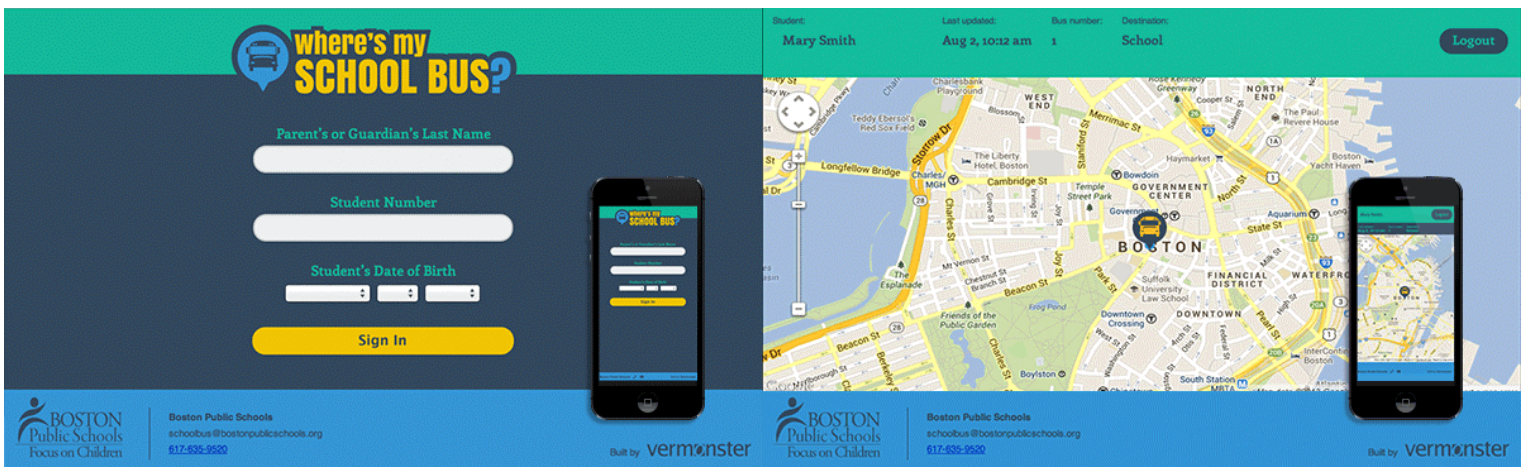

## Where's My School Bus? (<http://schoolbus.bostonpublicschools.org>)

*Real-time school bus locations anytime, anywhere.*

Where's My School Bus makes real-time bus information available online for parents and guardians in Boston Public Schools. Your student's bus is displayed on a detailed map, showing both its recent and current location. Waiting at the stop for a late bus? Blizzard got traffic moving at a crawl? Use your smartphone or computer to instantly check the bus location. Tracking your student's bus has never been easier, faster or more accurate.

To register, simply to go <http://schoolbus.bostonpublicschools.org> and enter your last name, your students' ID number, and your students' date of birth.